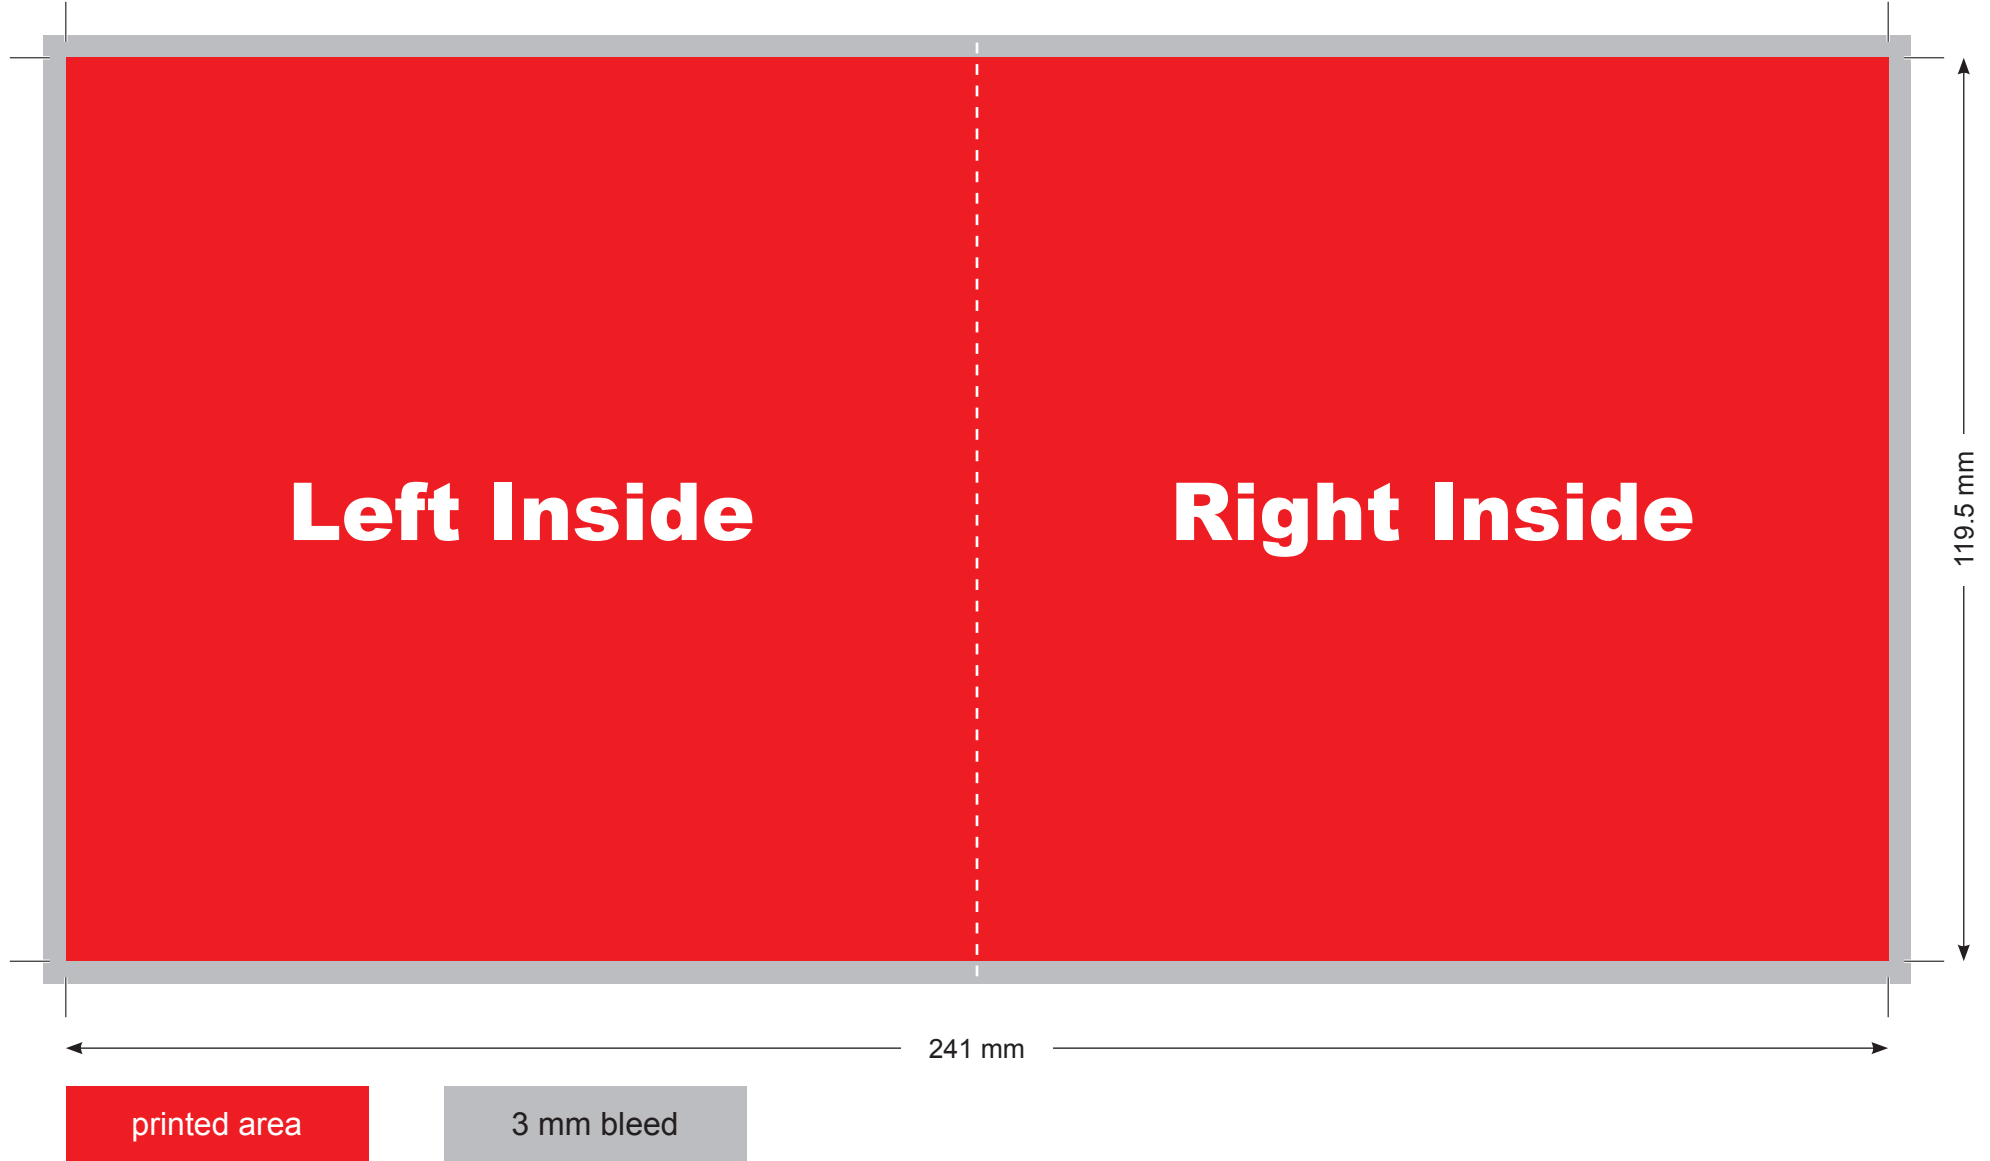

4page CD Booklet Specification

**Left Inside**

**Right Inside**

119.5 mm

241 mm

printed area

3 mm bleed