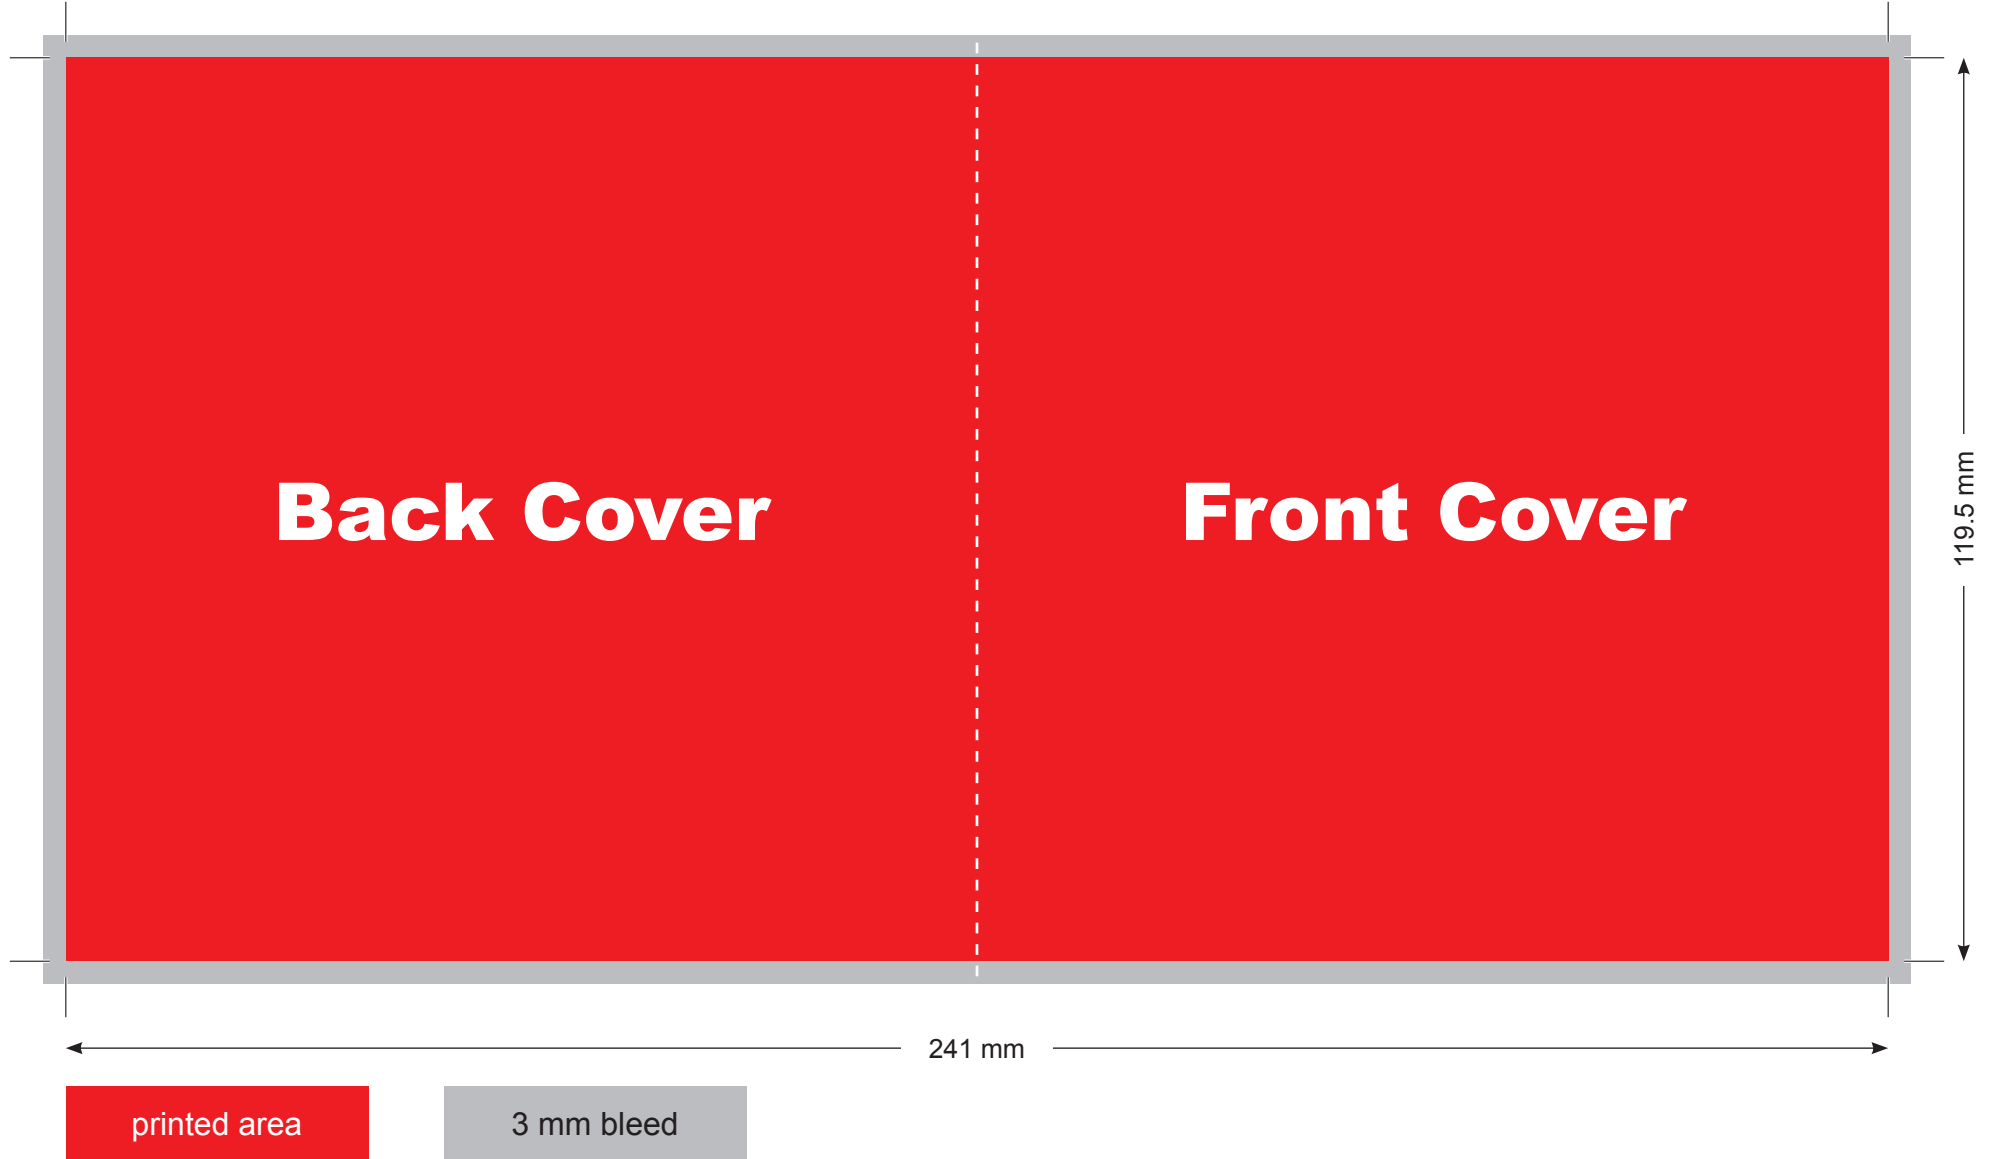

4page CD Booklet Specification

**Left Inside**

**Right Inside**

119.5 mm

241 mm

printed area

3 mm bleed